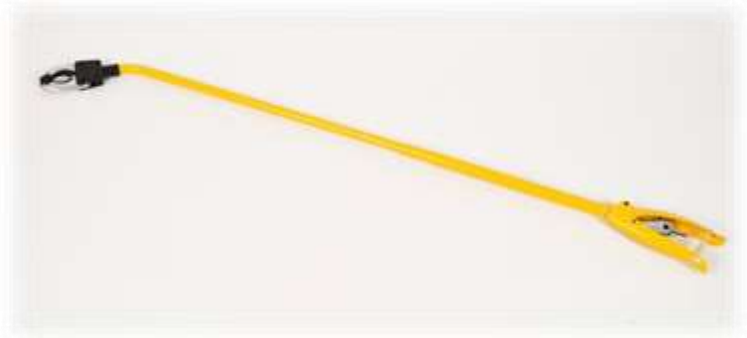

2017

RE

RAISE ENGINEERING PTE LTD

RADIOGRAPHIC TEST

[NDT RT - EQUIPMENTS & ACCESSORIES CATALOGUE]

GAMMA PROJECTOR

Sentinel Model 880 Delta, 880 Elite and 880 Omega Source projectors are portable Lightweight and compact industrial radiographic exposure devices, The Patented device Body consists of a titanium 'S' tube and cast depleted uranium (DU) shield contained within 300 series stainless steel tube with stainless steel discs welded at each end forming a cylinder shaped housing. The discs are recessed to provide protection for the rear Mounted locking mechanism and front mounted outlet port.

LONG TONG

Made of stainless steel for picking up unshielded radioactive source pencil / source holder

- 1) Length 1.0 mtr
- 2) Length 1.5 mtr
- 3) Length 2.0 mtr

DENSITOMETER

Provides highly repeatable and accurate measurements of black and white film densities. Large LED numerals can be read easily in bright or dim light.

product features:

Measuring range: 0.5 OD with 2 and 3mm apertures: 0-4.0D

IQI

Available in wire length: 50 mm 25mm
10mm (2", 1", 3/8") material: Standard
stainless Steel (for all steels),
Aluminium, Copper (Nickel,
Inconel, Titanium available upon
Request)

Features -

Lengthening battery life with flickering alarm lamp

Visible at a 2km distance at night

Rechargeable battery

Easy to use

BLINKING LIGHT

This Alarm beacon lamp is battery-operated, small in size and is manufactured from light and durable plastic. It can be operated for AA Battery 04 Nos.